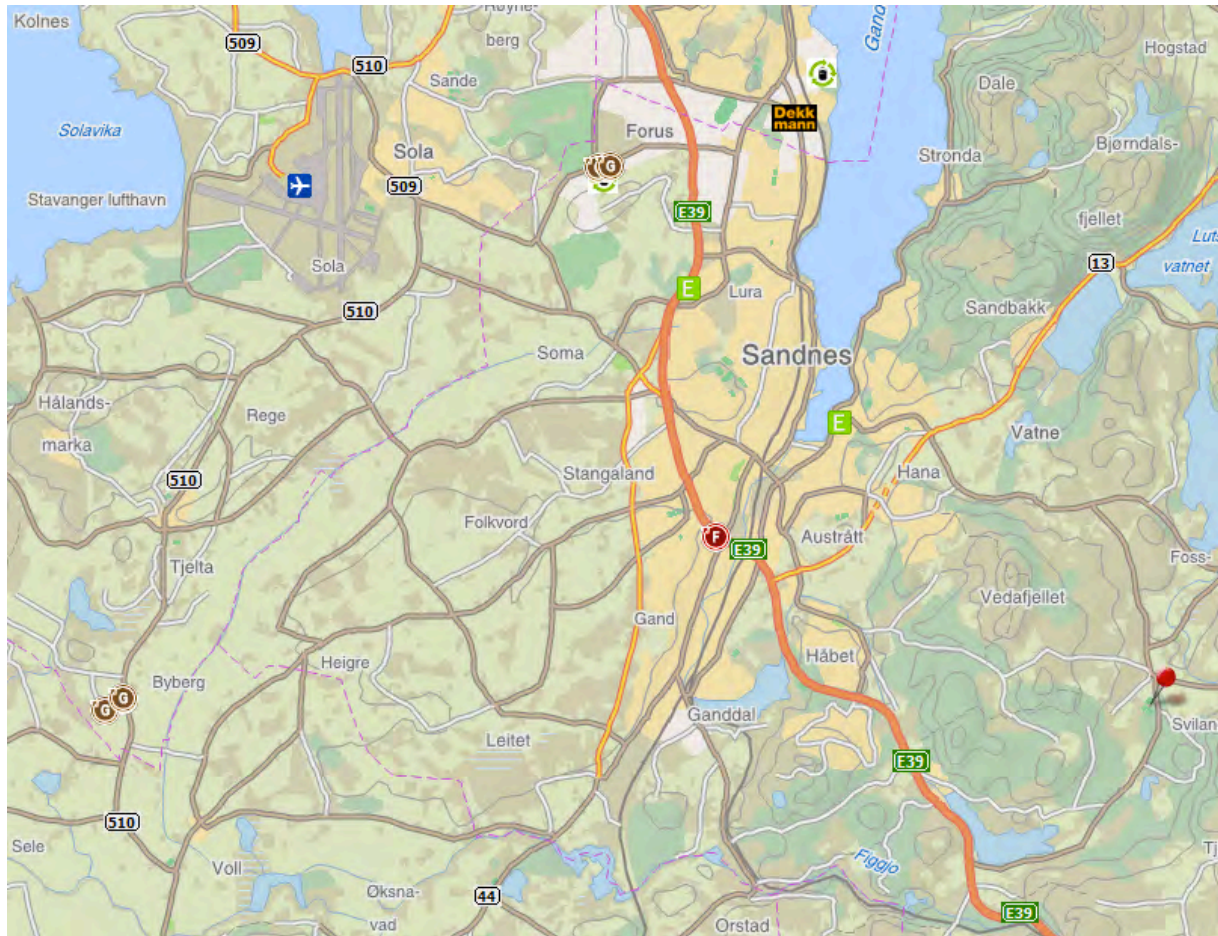

The needle in the map above indicates the location of the track

The coordinates are given by:

58°49'7.51"N

5°49'24.81"E

Free public parking

No tent or motorhome will be accepted on the parking area