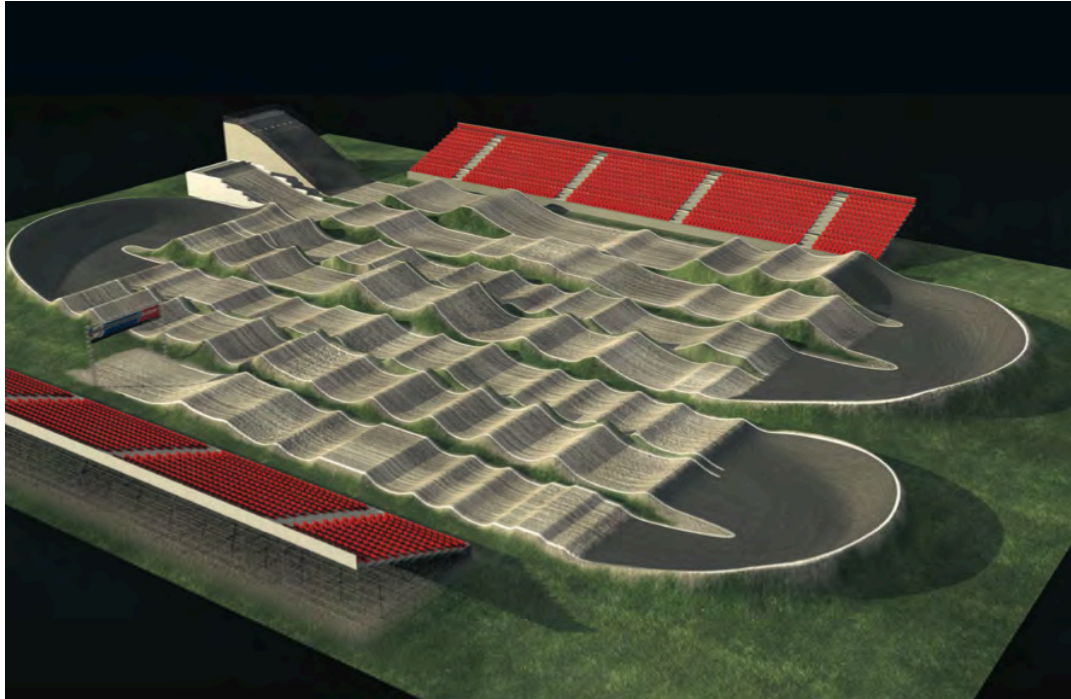

Under construction, April 2013